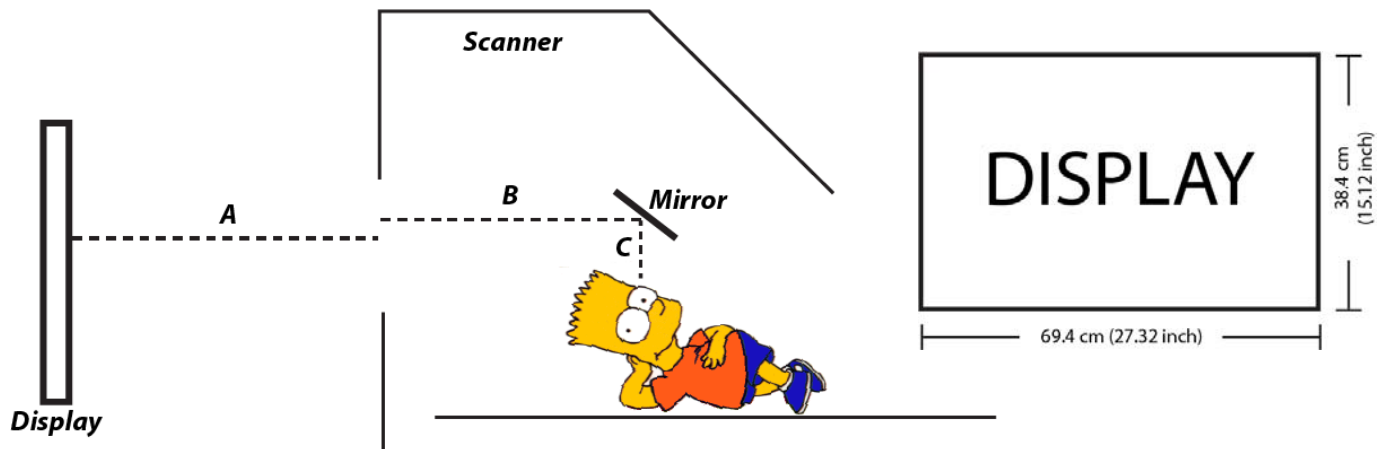

Visual Display Setup at TONI

**Display screen resolution: 1920 x 1080 pixels**

**It is highly recommended that you program your stimuli at the native screen resolution.**

**Please return the monitor to the new default position if you are using a different position.**

#### **Old position**

**A = 99 cm, B = 109 cm, C = 11.5 cm -> Total distance = 219.5 cm**

Width: 18.0 degrees of visual angle

Height: 10.1 degrees of visual angle

#### **New default position**

**A = 23.5 cm, B = 109 cm, C = 11.5 cm -> Total distance = 134 cm**

Width: 29.0 degrees of visual angle

Height: 16.4 degrees of visual angle

#### **Close position (without the eye-tracker)**

**A = 0 cm, B = 109 cm, C = 11.5 cm -> Total distance = 110.5 cm**

Width: 34.9 degrees of visual angle

Height: 19.9 degrees of visual angle